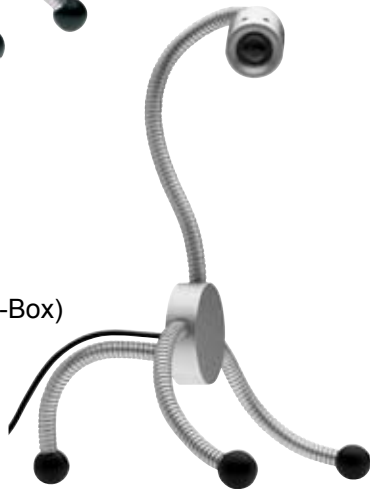

Stick them anywhere

**ZL9852**  
**Moppel Dino**  
LED (white)  
USB power option  
3 x AAA (including E-Box)  
Magnetic Feet

**ZL9851**  
**Moppel Helper**  
LED (white)  
USB power option  
3 x AAA (including E-Box)  
Pen Holder  
Alligator Clip  
Magnetic Feet

**ZL9850**  
**Moppel Standard**  
LED (white)  
USB power option  
3 x AAA (including E-Box)  
Magnetic Feet

**ZL9863**  
**Moppel Man E.T.**  
LED (white)  
USB power included  
Car Charger included  
3 x AAA (including E-Box)  
Suction Caps

Innovative  
LED Gifts

**ZL9853**  
**Moppel Mars**  
LED (white)  
USB power included  
Car Charger included  
3 x AAA (including E-Box)  
Suction Caps

**ZL9856**  
**Moppel Space**  
LED (white)  
1 x AA battery  
Pen Holder  
Alligator Clip  
Magnetic Feet

**ZL9854**  
**Moppel Snake**  
LED (white)  
USB power option  
3 x AAA (including E-Box)

**ZL9861**  
**Moppel Man 7 Colour**  
7 Colour Changing LED  
1 x AA battery  
Suction Caps

Stick them anywhere